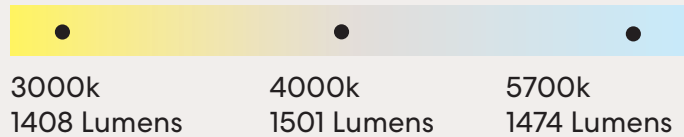

Technical Data

Key Details

Install Location:	Indoor / Outdoor*
Motor Type:	DC
Blade Material:	ABS Plastic
Operation:	Remote Control

Reversible:	Yes (via remote)
Timer:	1H / 4H / 8H
Ceiling Mount Angle:	0-15°
Blade Pitch:	15° (Approx)

About the CCT LED Light

Light Type:	LED (18w)
Dimmable:	Yes (8 Steps)

SP13-FM004 - User Replaceable LED Light Panel. Plug in LED panel can be replaced without an electrician.