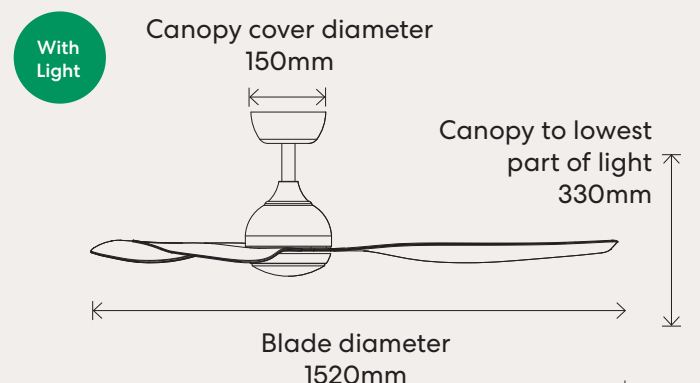

Dimensions

Extension Rods - No Light Models

K505M/109A White 900mm	K505M/118A White 1800mm
K505M/209A Black 900mm	K505M/218A Black 1800mm

Extension Rods - LED Light Models

K5061/109A White 900mm	K5061/118A White 1800mm
K5061/209A Black 900mm	K5061/218A Black 1800mm