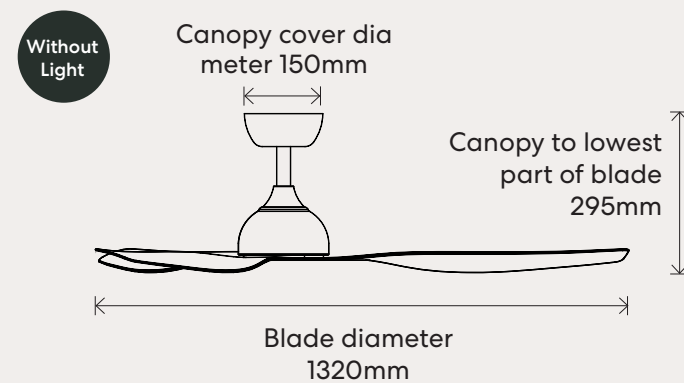

Technical Data

Key Details

Install Location:	Indoor / Outdoor*
Motor Type:	DC
Blade Material:	ABS Plastic
Operation:	Remote Control

Reversible:	Yes (via remote)
Timer:	1H / 4H / 8H
Ceiling Mount Angle:	0-15°
Blade Pitch:	15° (Approx)

About the CCT LED Light

Light Type:	LED (18w)
Dimmable:	Yes (8 Steps)

SP13-FM004 - User Replaceable LED Light Panel. Plug in LED panel can be replaced without an electrician.

Performance

Speed	Motor Wattage	RPM	Airflow
1	3.8w	75	5,010 m3/hr
2	9.5w	125	7,860 m3/hr
3	14w	140	8,250 m3/hr
4	18.5w	160	8,950 m3/hr
5	24w	170	9,378 m3/hr
6	33W	190	9,641 m3/hr

Dimensions

Extension Rods - No Light Models

K505M/109A White 900mm	K505M/118A White 1800mm
K505M/209A Black 900mm	K505M/218A Black 1800mm

Extension Rods - LED Light Models

K5061/109A White 900mm	K5061/118A White 1800mm
K5061/209A Black 900mm	K5061/218A Black 1800mm

Remote frequency 433 MHz.

Eco Style

DC 60"

A contemporary large diameter three blade design well suited to larger living spaces.

K4020/101A
White
No Light

K4020/121A
White / Beechwood
No Light

K4020/202A
Black
No Light