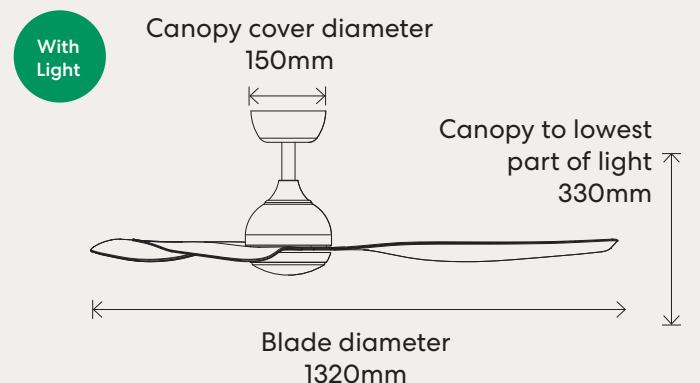

About the CCT LED Light

Light Type:	LED (18w)
Dimmable:	Yes (8 Steps)

SP13-FM004 - User Replaceable LED Light Panel. Plug in LED panel can be replaced without an electrician.

Performance

Speed	Motor Wattage	RPM	Airflow
1	3.8w	75	5,010 m3/hr
2	9.5w	125	7,860 m3/hr
3	14w	140	8,250 m3/hr
4	18.5w	160	8,950 m3/hr
5	24w	170	9,378 m3/hr
6	33W	190	9,641 m3/hr

Dimensions

Extension Rods - No Light Models

K505M/109A White 900mm	K505M/118A White 1800mm
K505M/209A Black 900mm	K505M/218A Black 1800mm

Extension Rods - LED Light Models

K5061/109A White 900mm	K5061/118A White 1800mm
K5061/209A Black 900mm	K5061/218A Black 1800mm