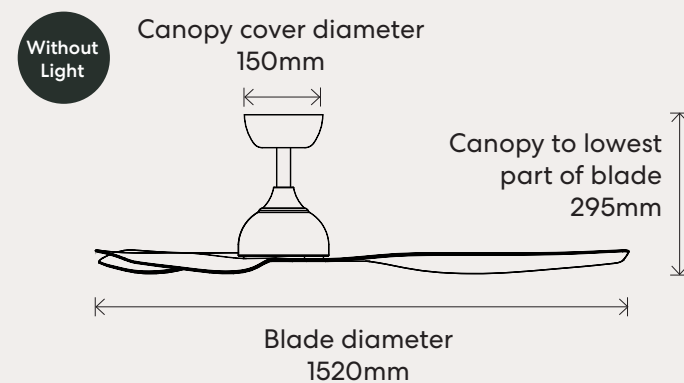

Dimensions

Extension Rods - No Light Models

K505M/109A White 900mm	K505M/118A White 1800mm
K505M/209A Black 900mm	K505M/218A Black 1800mm

Extension Rods - LED Light Models

K5061/109A White 900mm	K5061/118A White 1800mm
K5061/209A Black 900mm	K5061/218A Black 1800mm